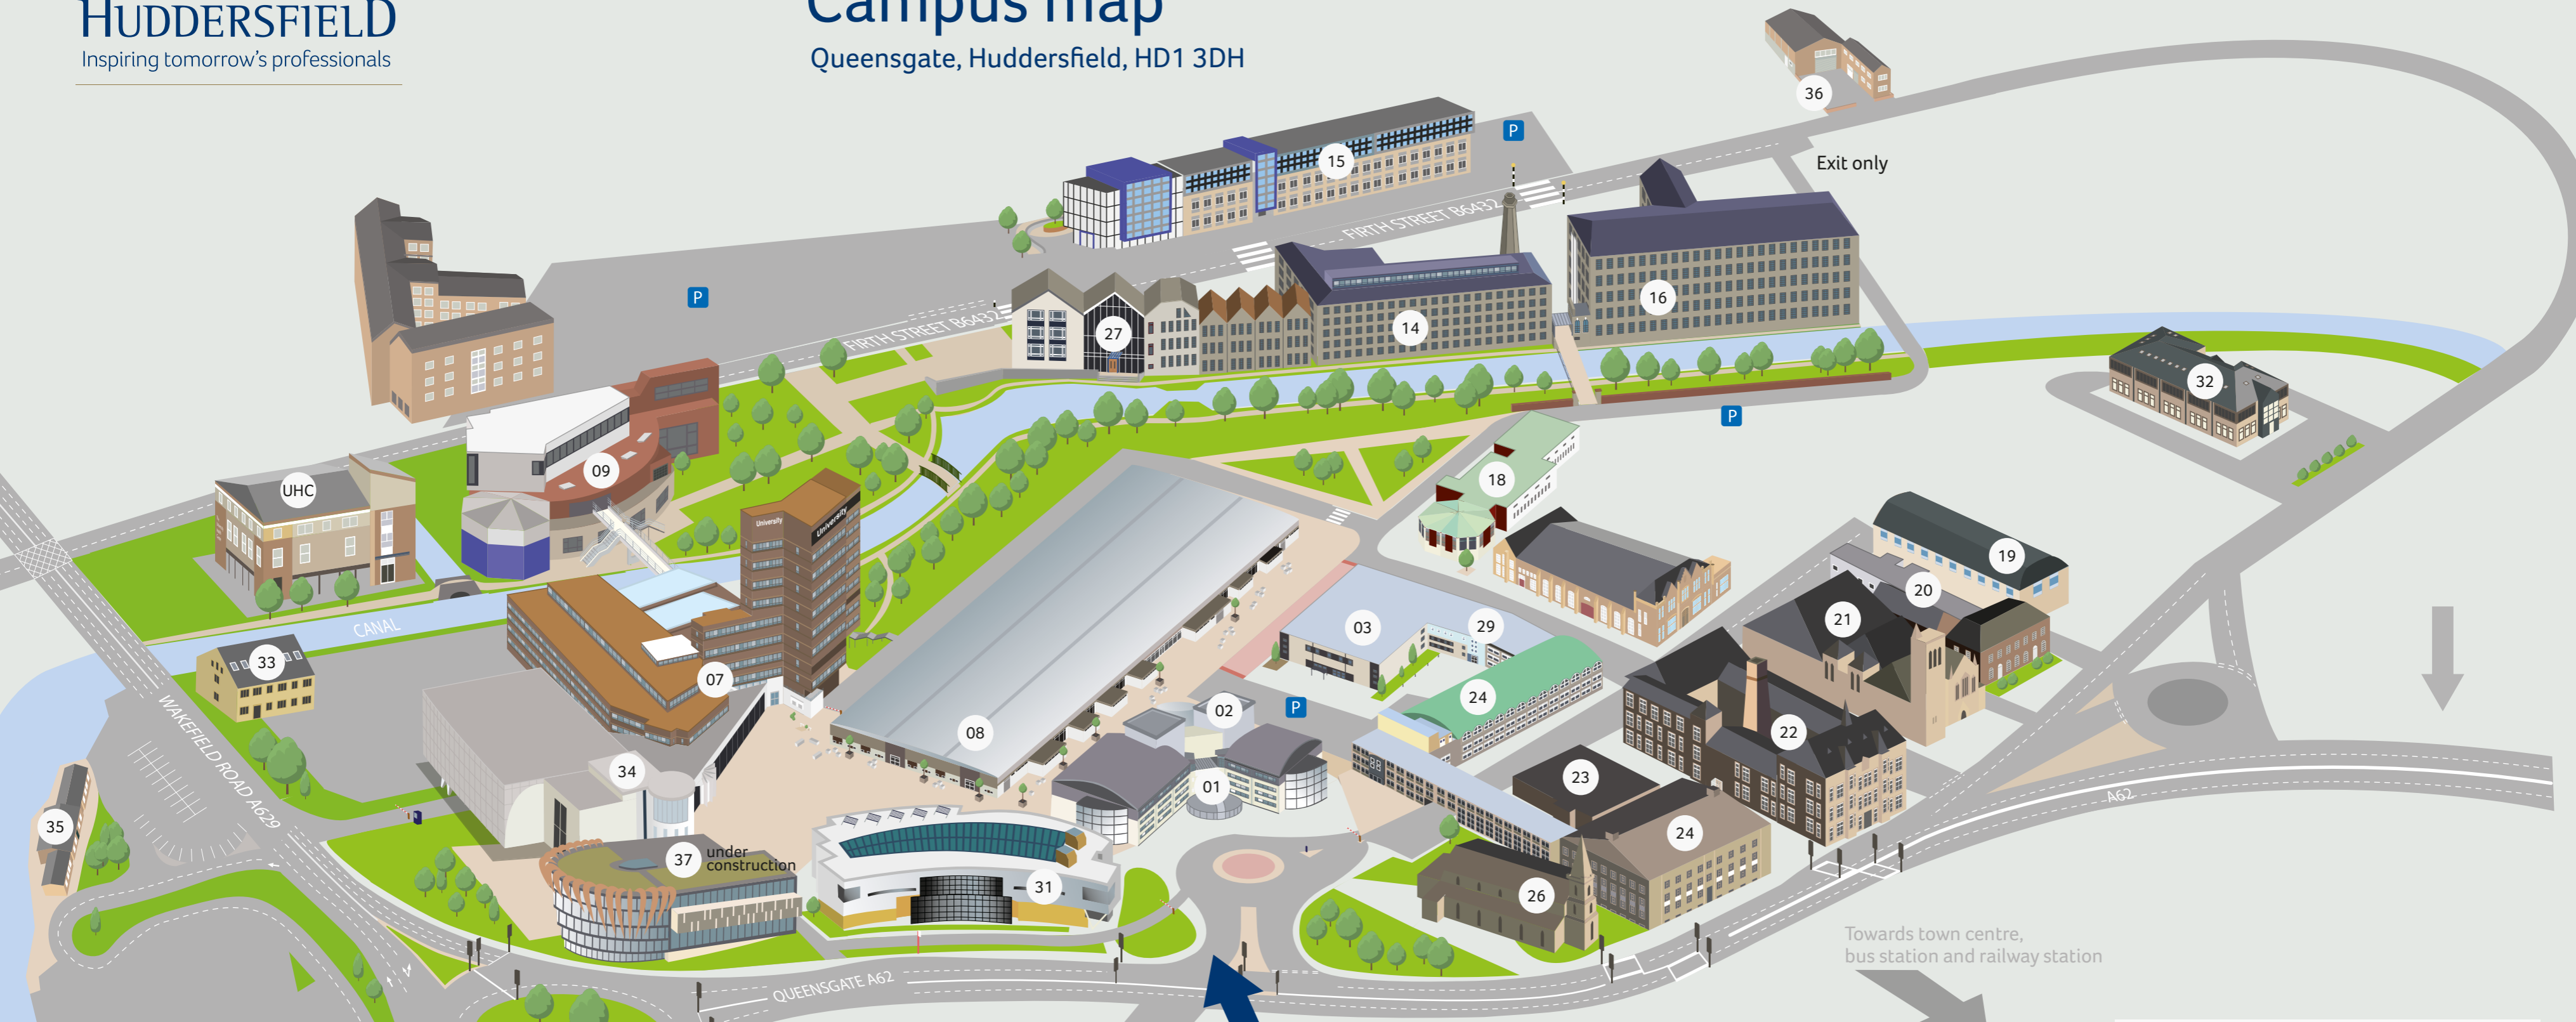

Campus map

Queensgate, Huddersfield, HD1 3DH

Buildings

| | | | | | |
|--|----|--|----|--|-----|
| 3M Buckley Innovation Centre (BIC) | 15 | Joseph Priestley Building (JP) | 24 | Sir John Ramsden Court | 33 |
| Bridge House | 35 | Journalism and Media Building (JM) | 29 | Sir Patrick Stewart Building (PS) | 21 |
| Brontë Lecture Theatres (BL) | 03 | Lockside Building (LS) | 27 | St. Paul's Hall (PLG) | 26 |
| Business School (BS) | 09 | Oastler Building (OA) under construction | 37 | Student Central (SC) | 34 |
| Canalside East (CE) | 14 | Queen St. Building (QSB) | 20 | Technology Building (T) | 08 |
| Canalside West (CW) | 16 | Queen St. South Annexe (QSA) | 19 | The Sir George Buckley Lecture Theatre (CSL) | 18 |
| Creative Arts Building (CA) | 31 | Queen St. Studios (QS) | 32 | University Health Centre | UHC |
| Diamond Jubilee Lecture Theatre (BS1/01) | 09 | Ramsden Building (R) | 22 | University Reception | 01 |
| Edith Key Building (EK) | 18 | Ramsden Workshops (RW) | 23 | | |
| Firth Street Depot (FD) | 36 | Researcher Hub (RH) | 18 | | |
| Harold Wilson Building (HW) | 02 | Schwann Building (SB) | 07 | | |

Please note

-  An accessible route map for navigating around the campus, as well as details on getting to the University are both available on our website at: www.hud.ac.uk/about/the-university/maps/
-  Car parking for visitors is only available by prior arrangement